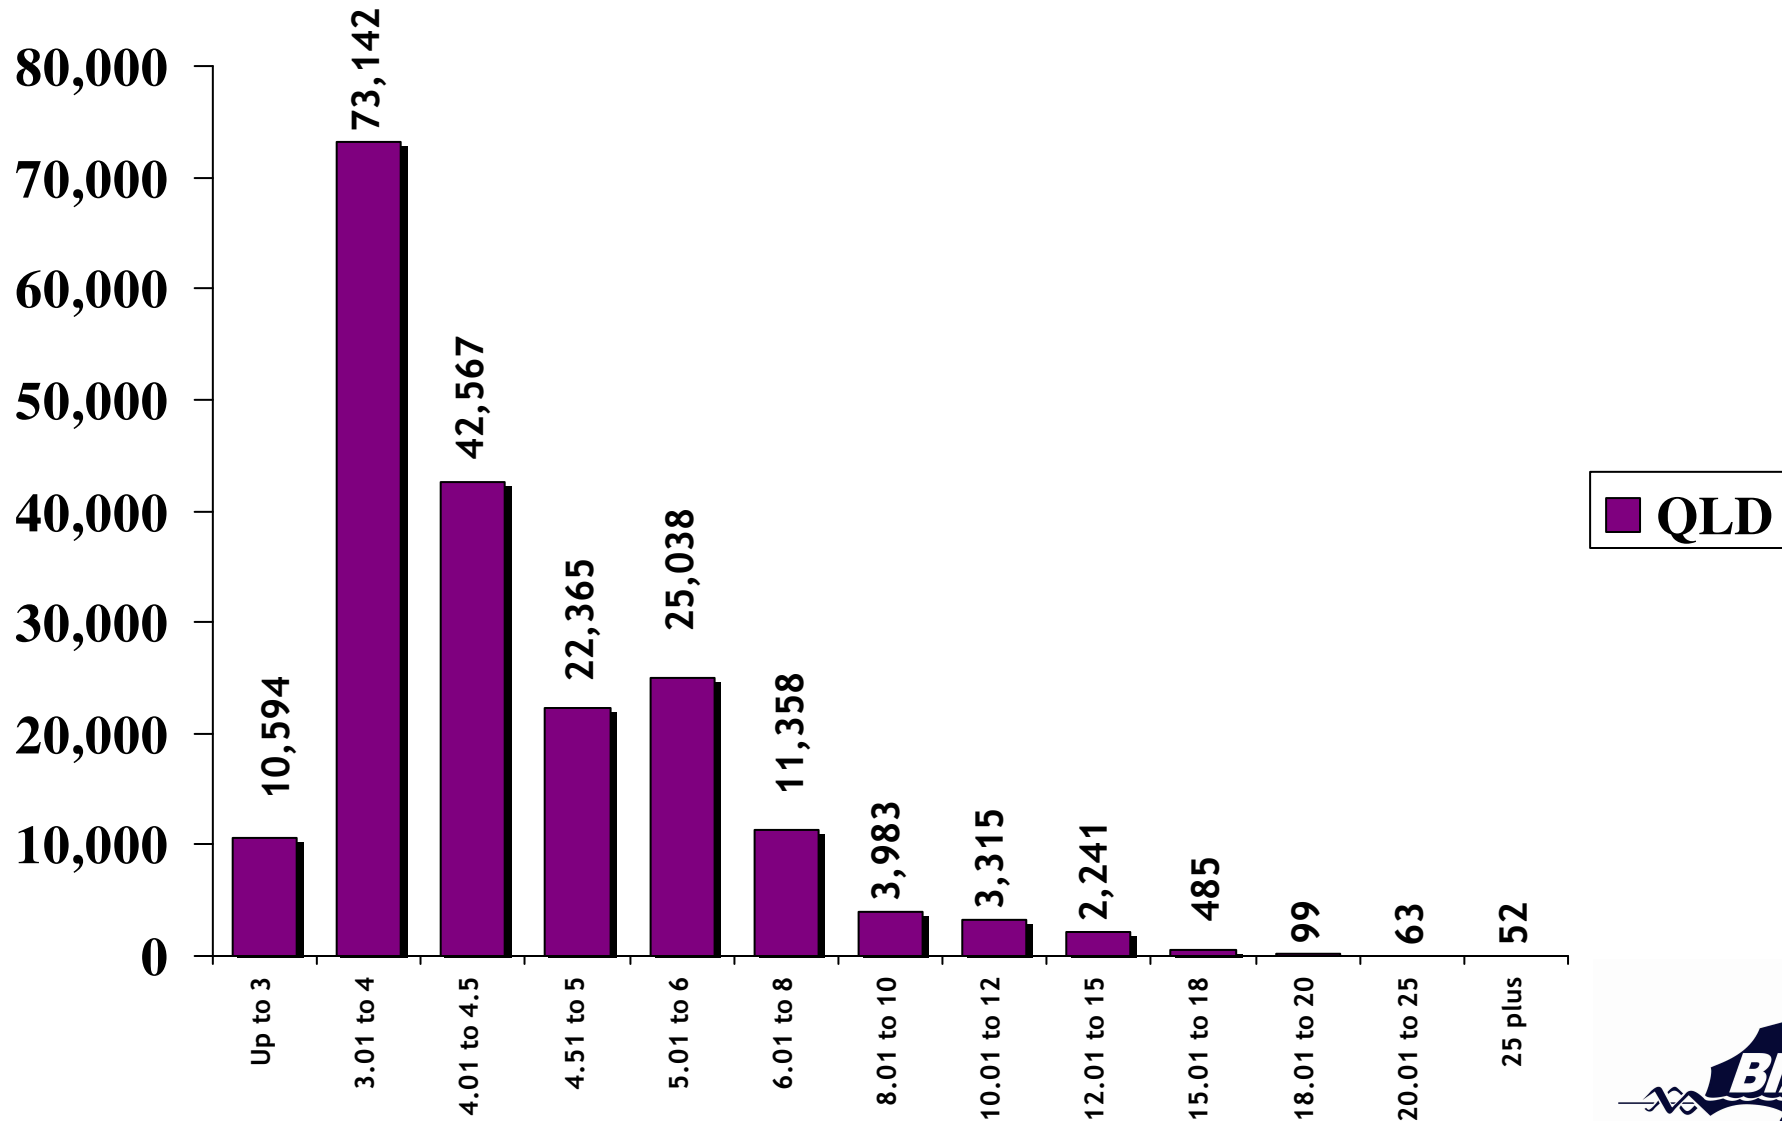

QLD Vessel Registrations by Length

12 months to 08/2005 - in metres

Boating Industry Association of NSW