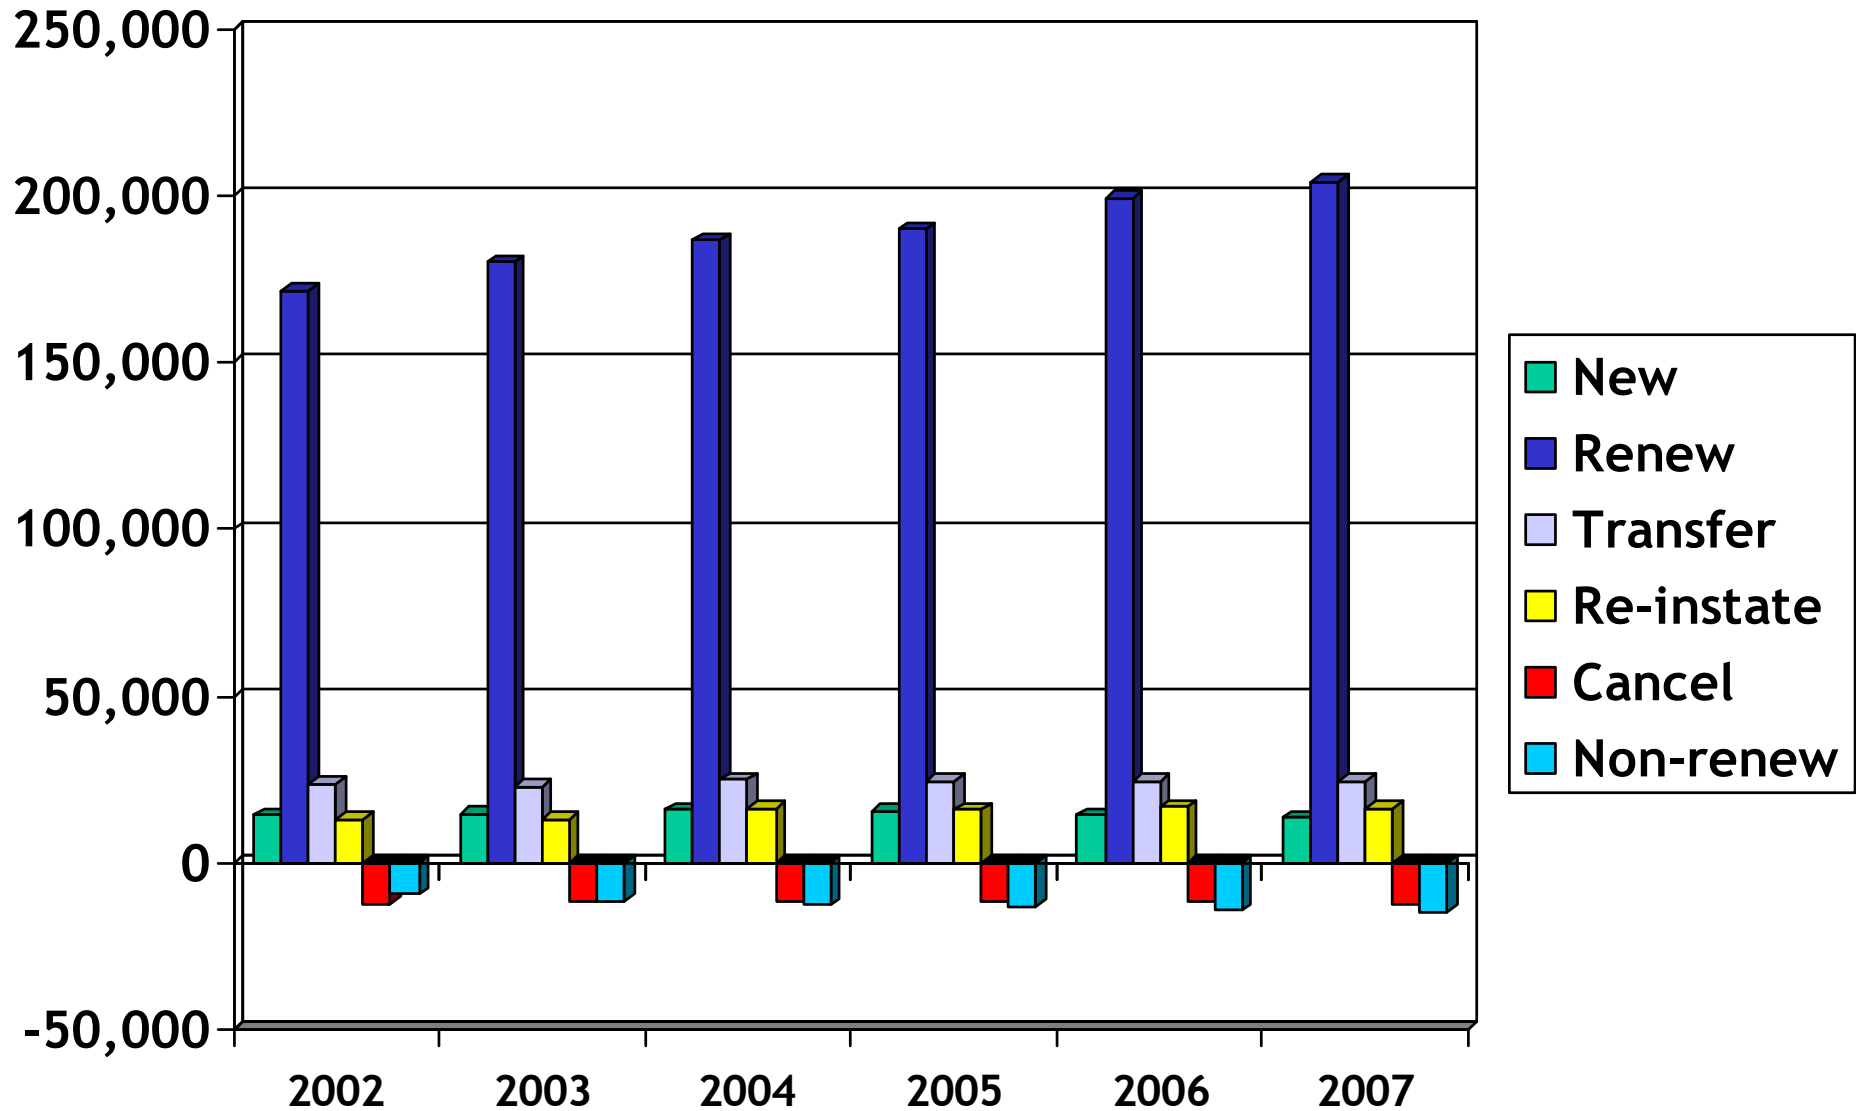

NSW Vessel Registrations - All vessels

The data for these graphs was provided by NSW Maritime. Data supplied is for the calendar year and as such it will differ from the NSW Maritime annual reports.