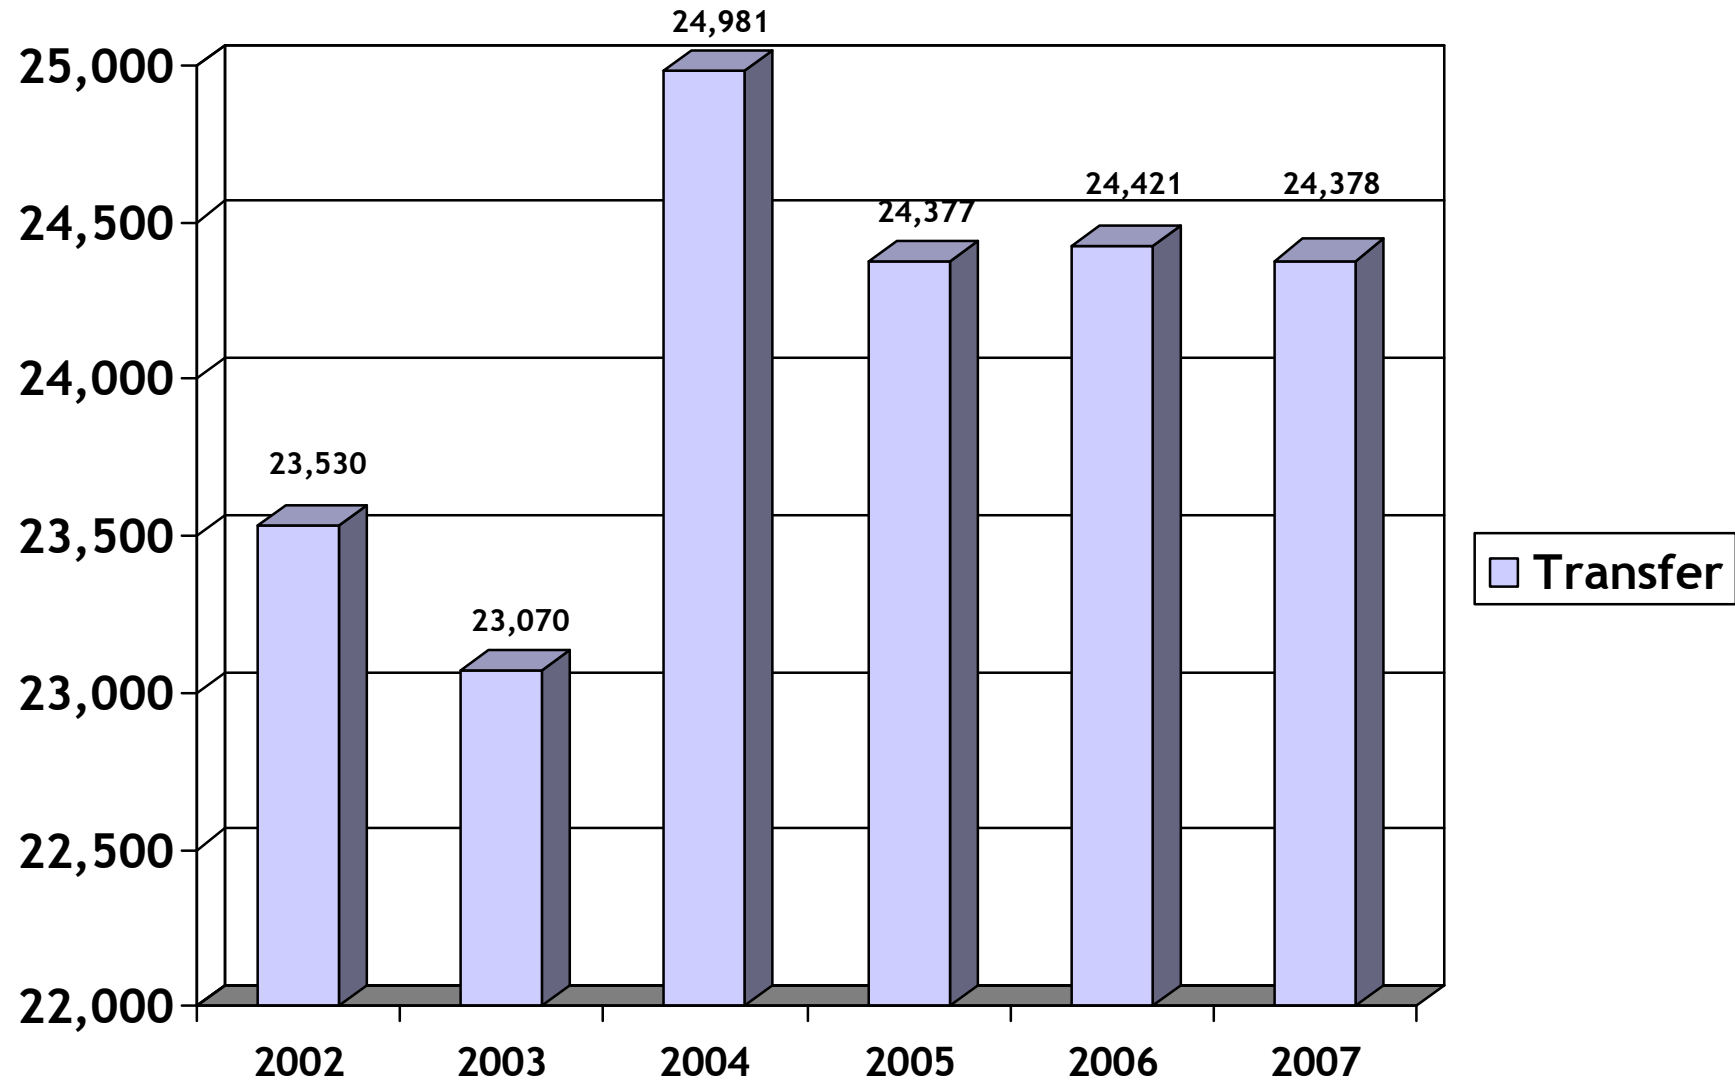

NSW Vessel Registrations - All vessels

Registration Transfers

The data for these graphs was provided by NSW Maritime. Data supplied is for the calendar year and as such it will differ from the NSW Maritime annual reports.