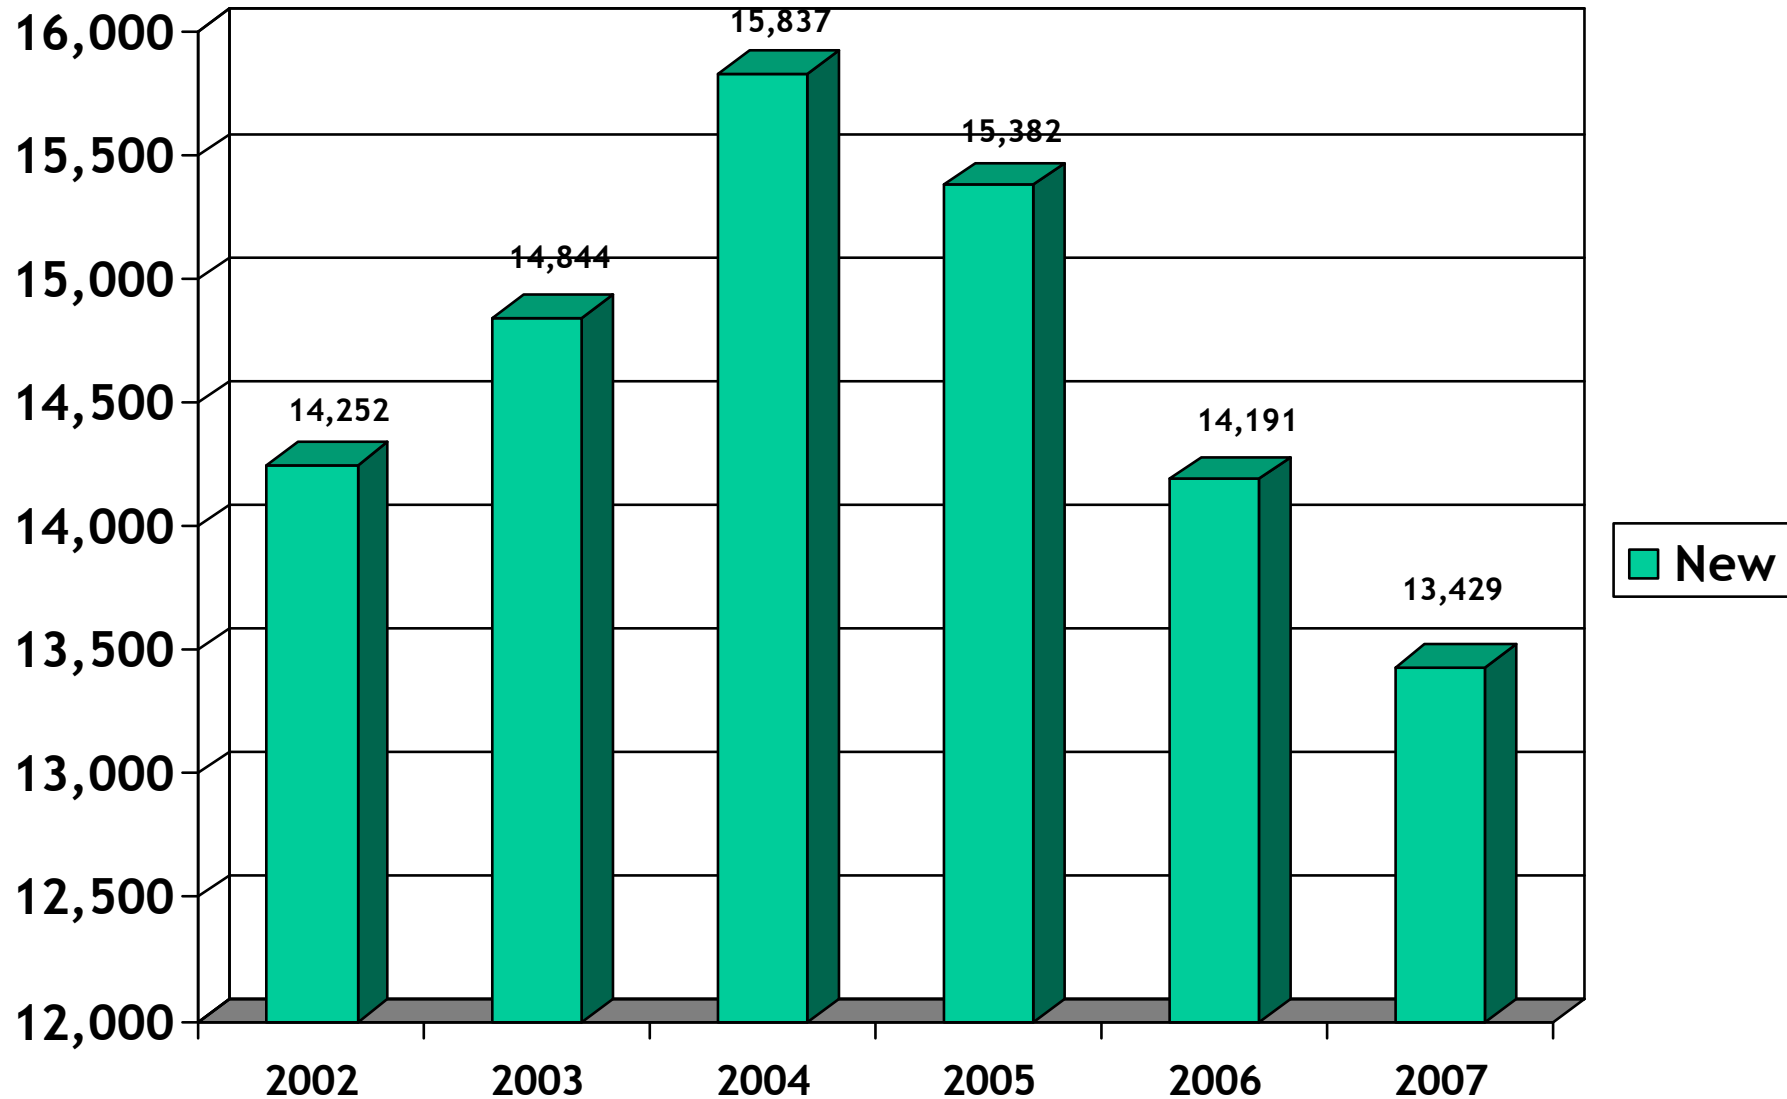

# NSW Vessel Registrations - All vessels

## New registrations

The data for these graphs was provided by NSW Maritime. Data supplied is for the calendar year and as such it will differ from the NSW Maritime annual reports.