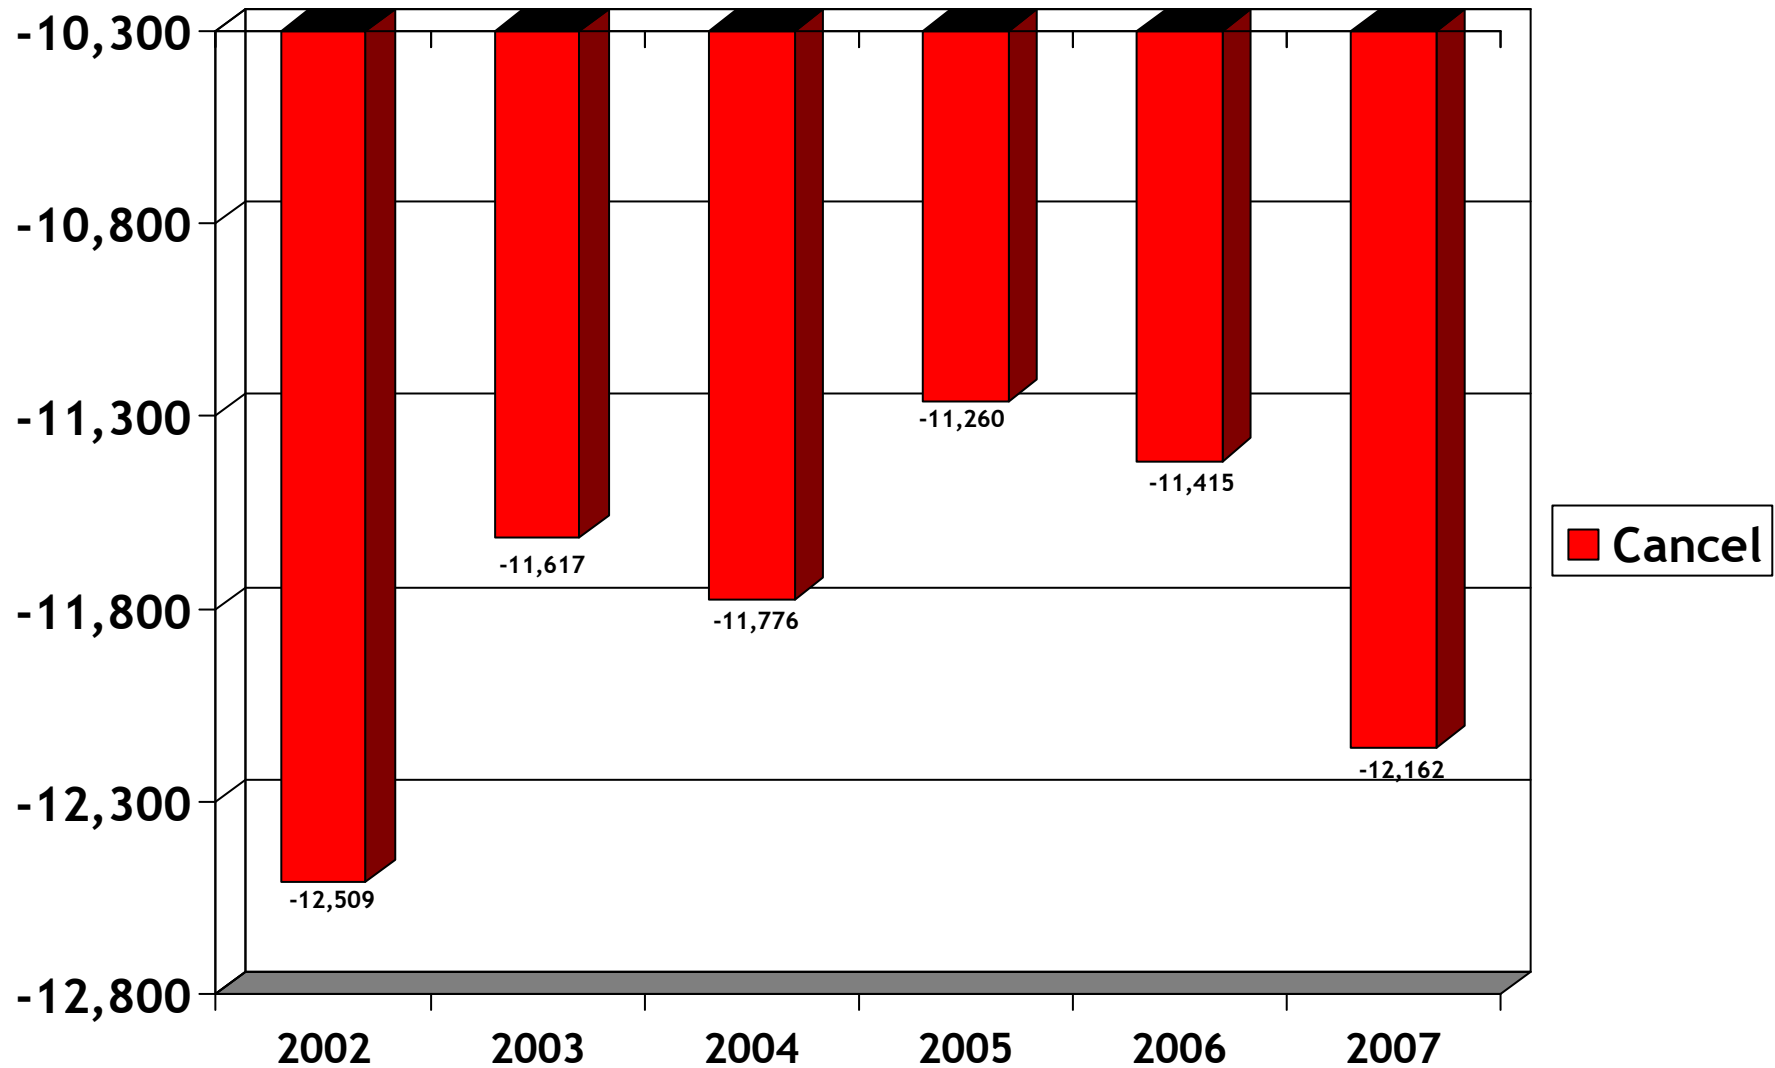

NSW Vessel Registrations - All vessels

Registrations cancelled

The data for these graphs was provided by NSW Maritime. Data supplied is for the calendar year and as such it will differ from the NSW Maritime annual reports.