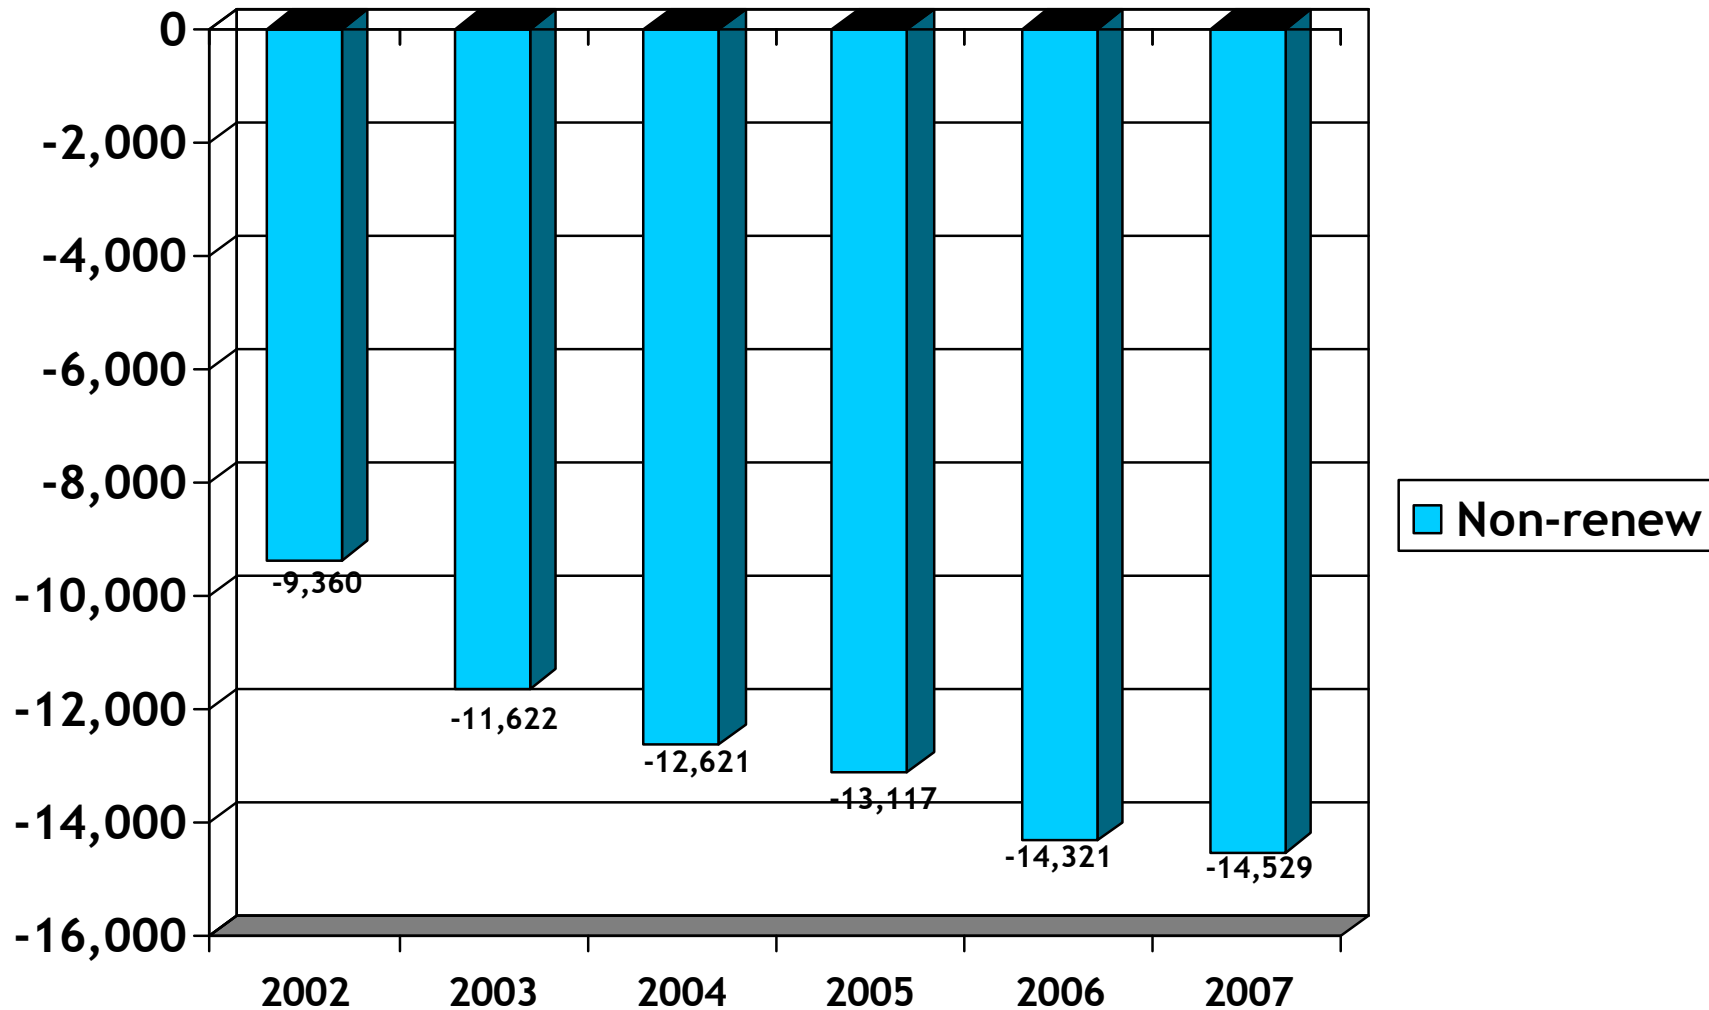

NSW Vessel Registrations - All vessels

Registrations cancelled - not renewed

The data for these graphs was provided by NSW Maritime. Data supplied is for the calendar year and as such it will differ from the NSW Maritime annual reports.