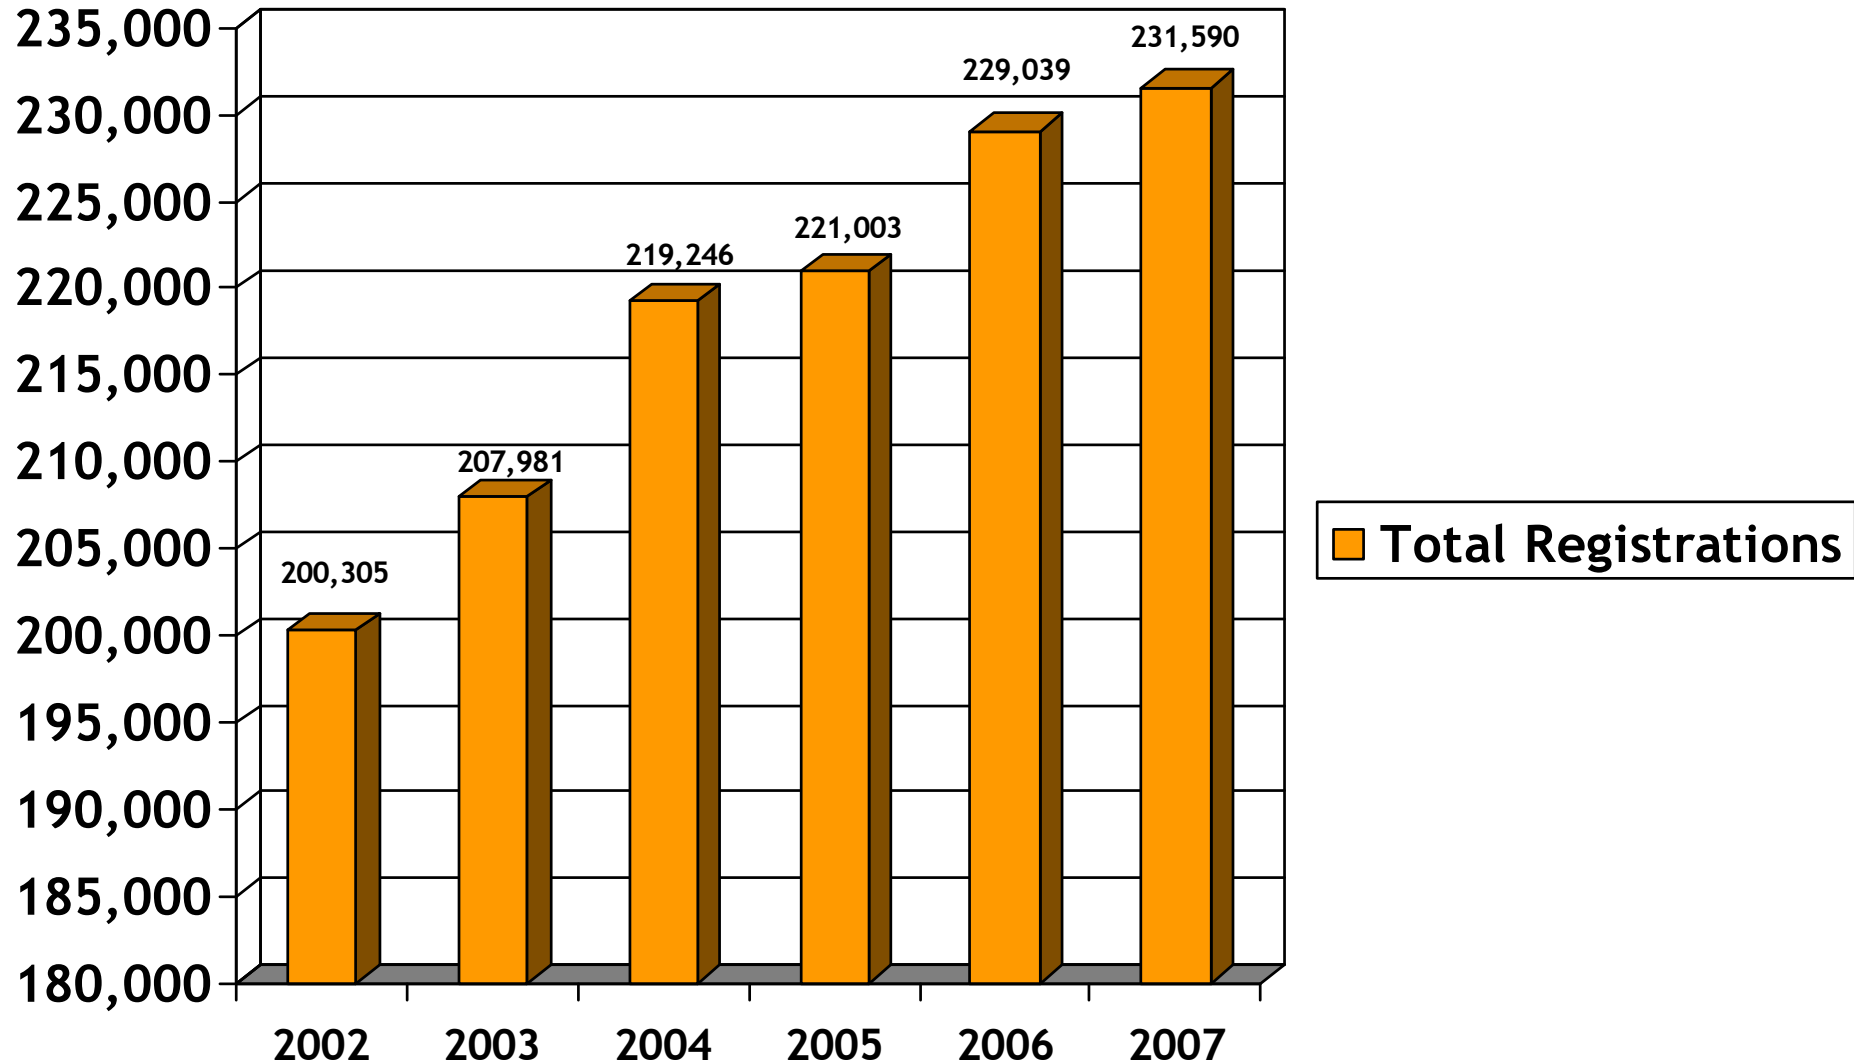

NSW Vessel Registrations - All vessels

Total Registrations

The data for these graphs was provided by NSW Maritime. Data supplied is for the calendar year and as such it will differ from the NSW Maritime annual reports.