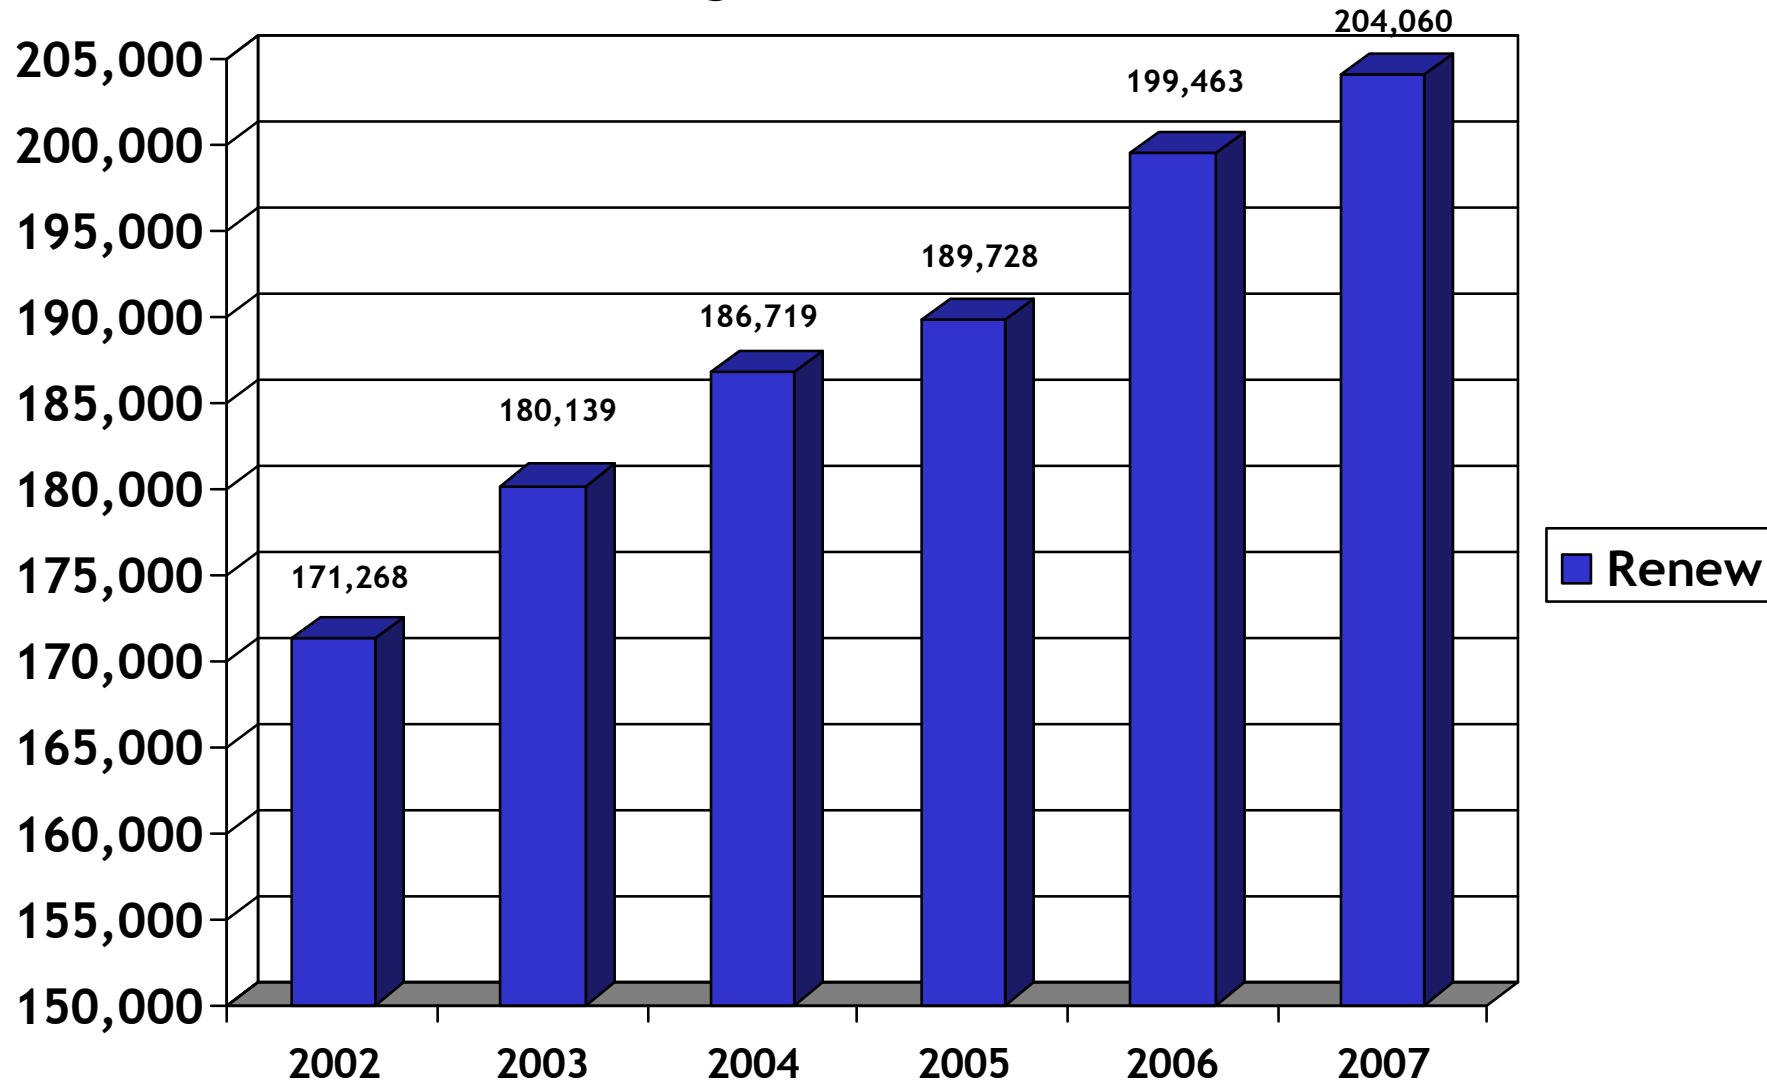

NSW Vessel Registrations - All vessels

Registration renewals

The data for these graphs was provided by NSW Maritime. Data supplied is for the calendar year and as such it will differ from the NSW Maritime annual reports.