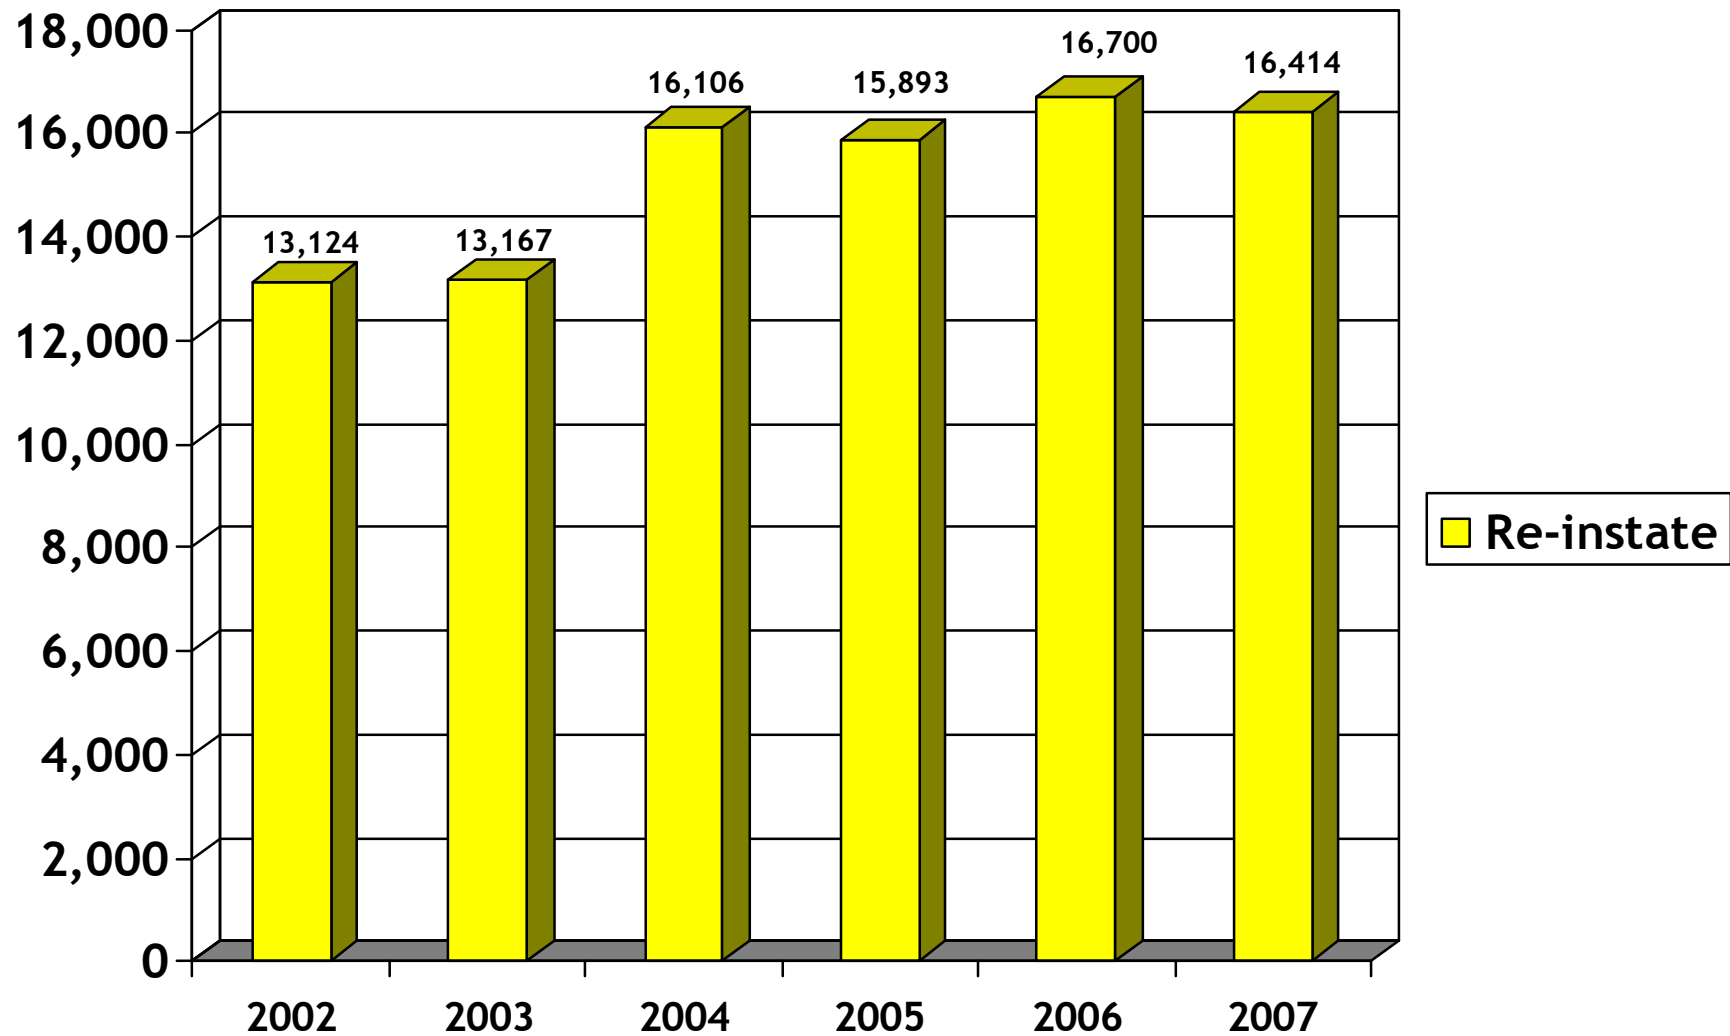

NSW Vessel Registrations - All vessels

Registrations reinstated

The data for these graphs was provided by NSW Maritime. Data supplied is for the calendar year and as such it will differ from the NSW Maritime annual reports.