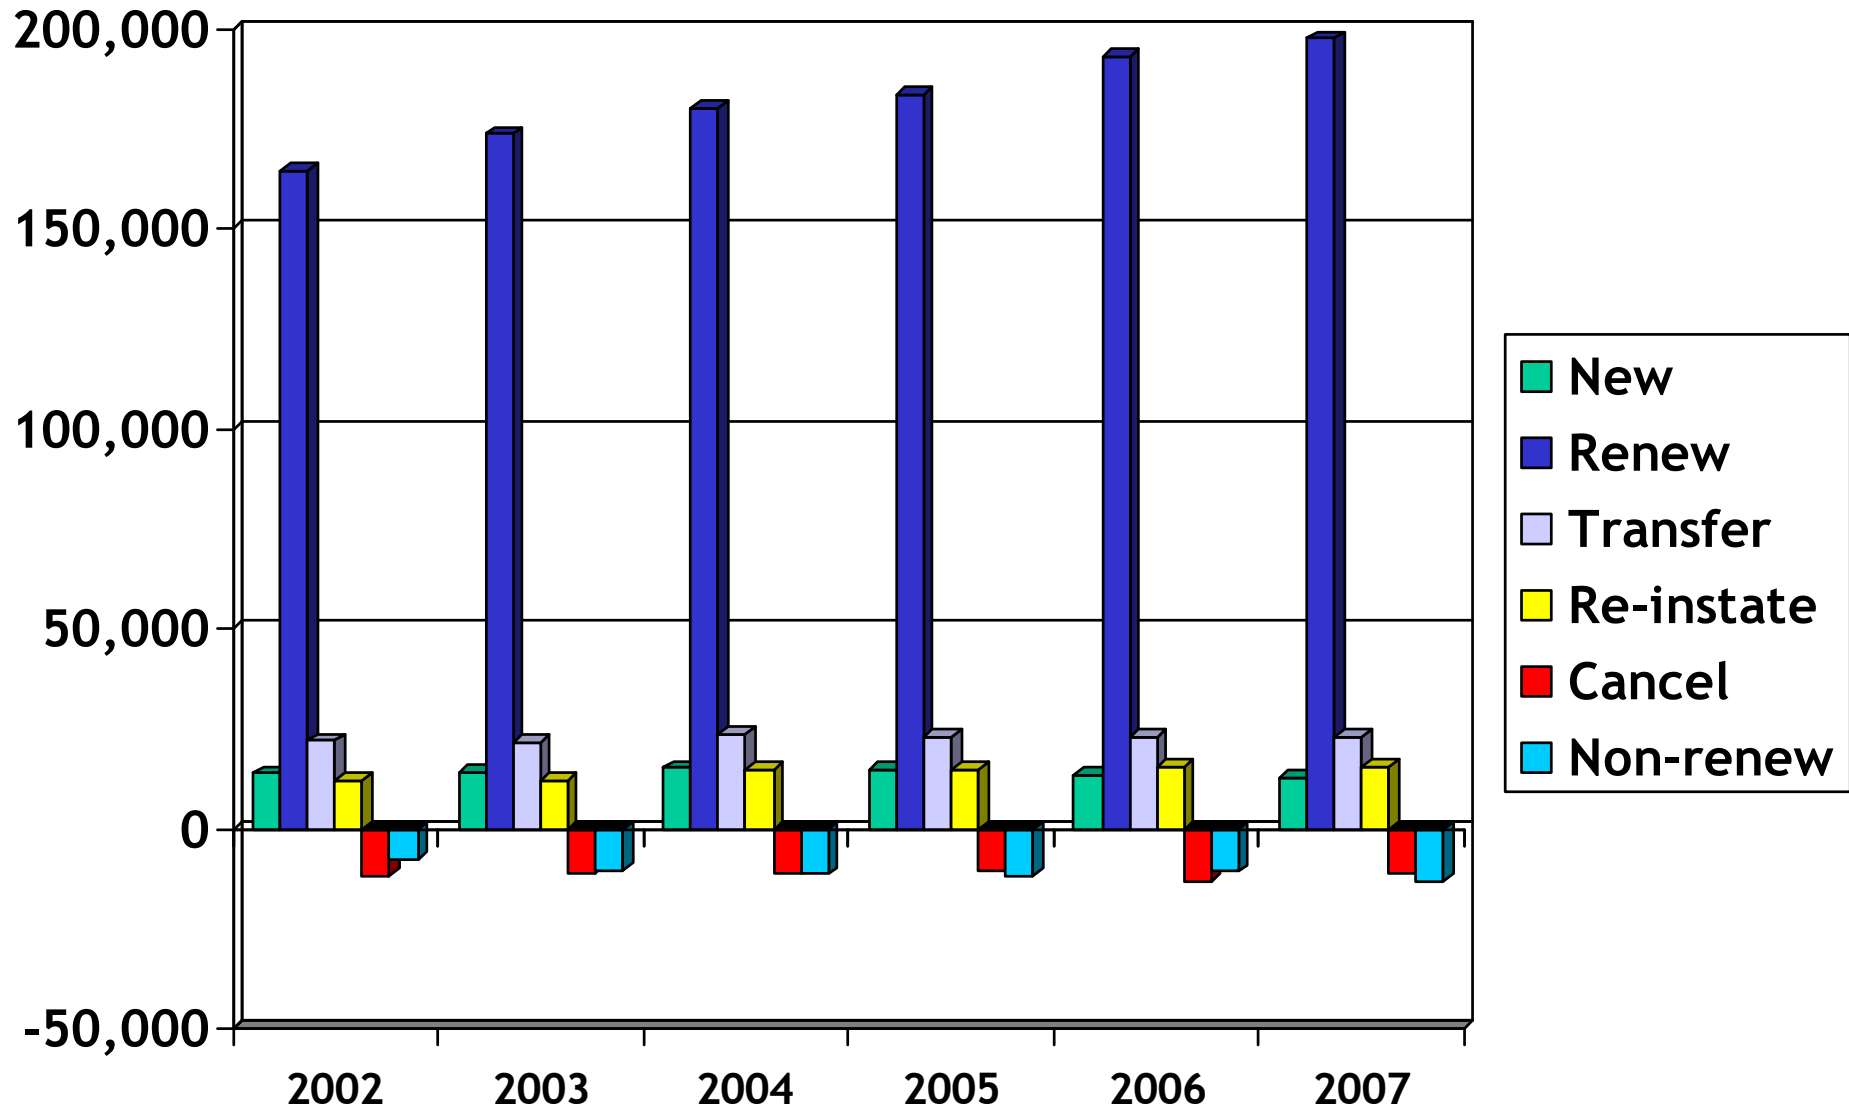

NSW Vessel Registrations - Excluding PWC

The data for these graphs was provided by NSW Maritime. Data supplied is for the calendar year and as such it will differ from the NSW Maritime annual reports.