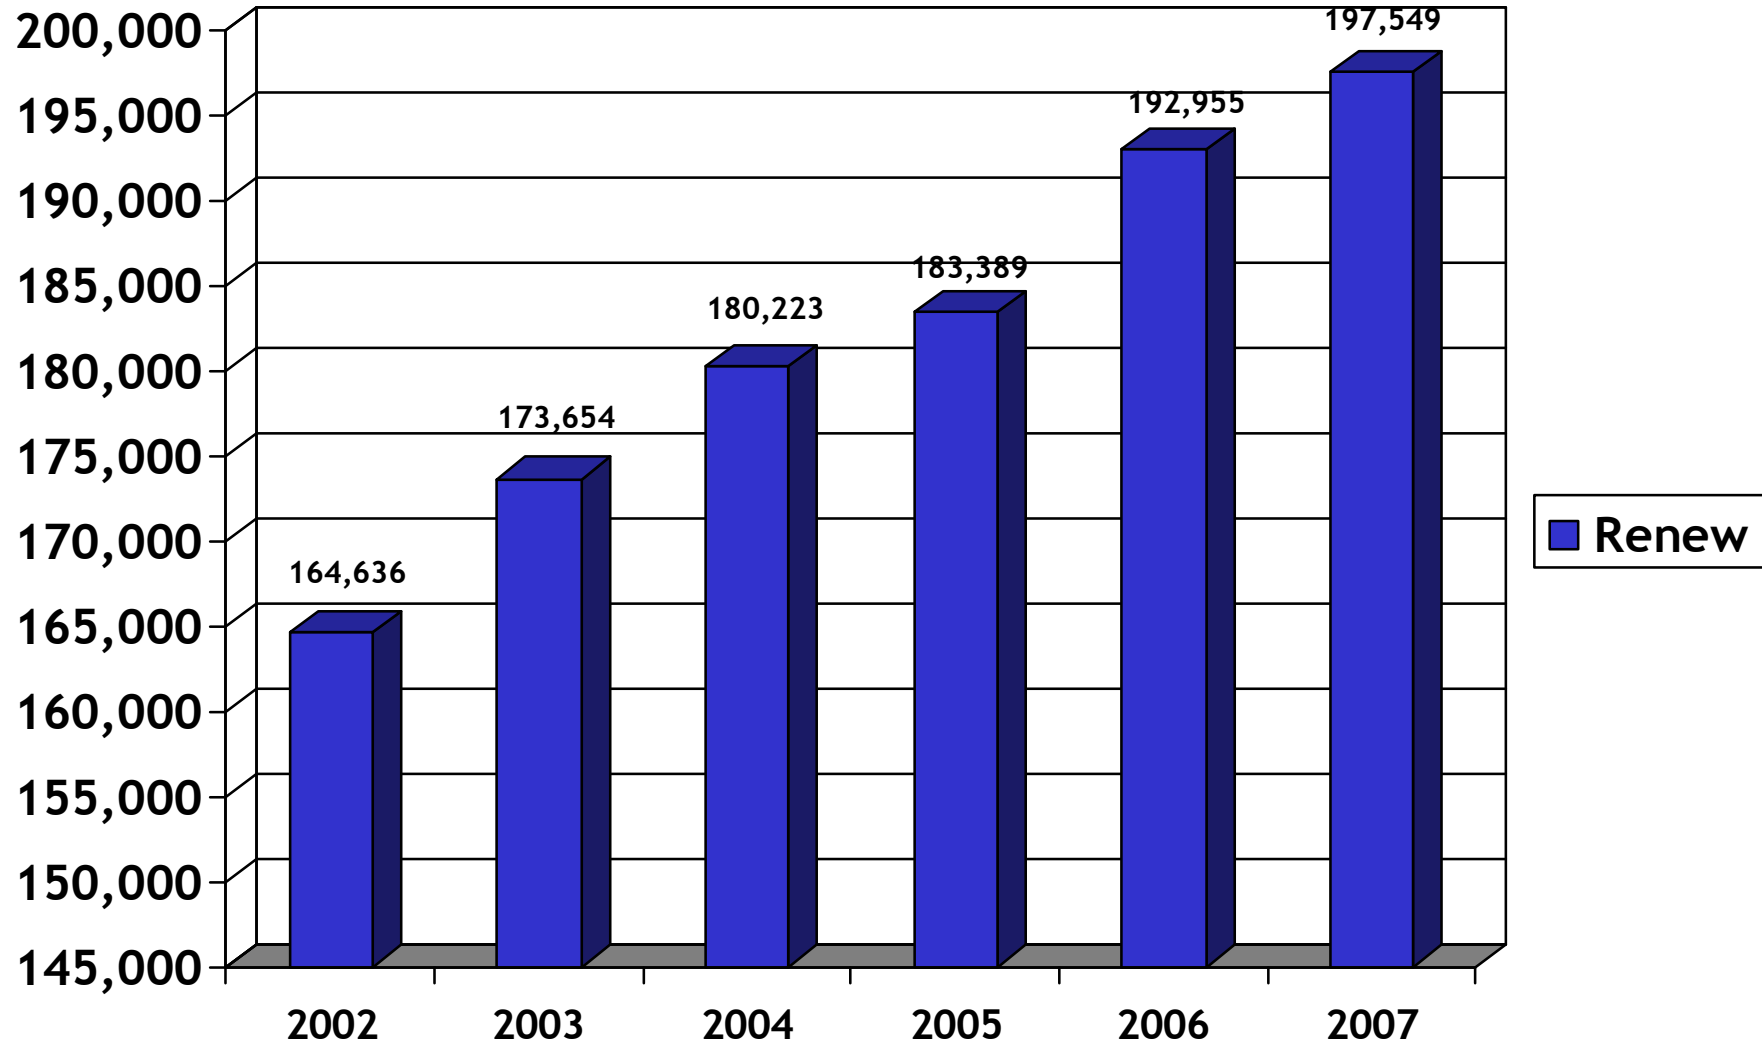

NSW Vessel Registrations - Excluding PWC

Registration renewals

The data for these graphs was provided by NSW Maritime. Data supplied is for the calendar year and as such it will differ from the NSW Maritime annual reports.