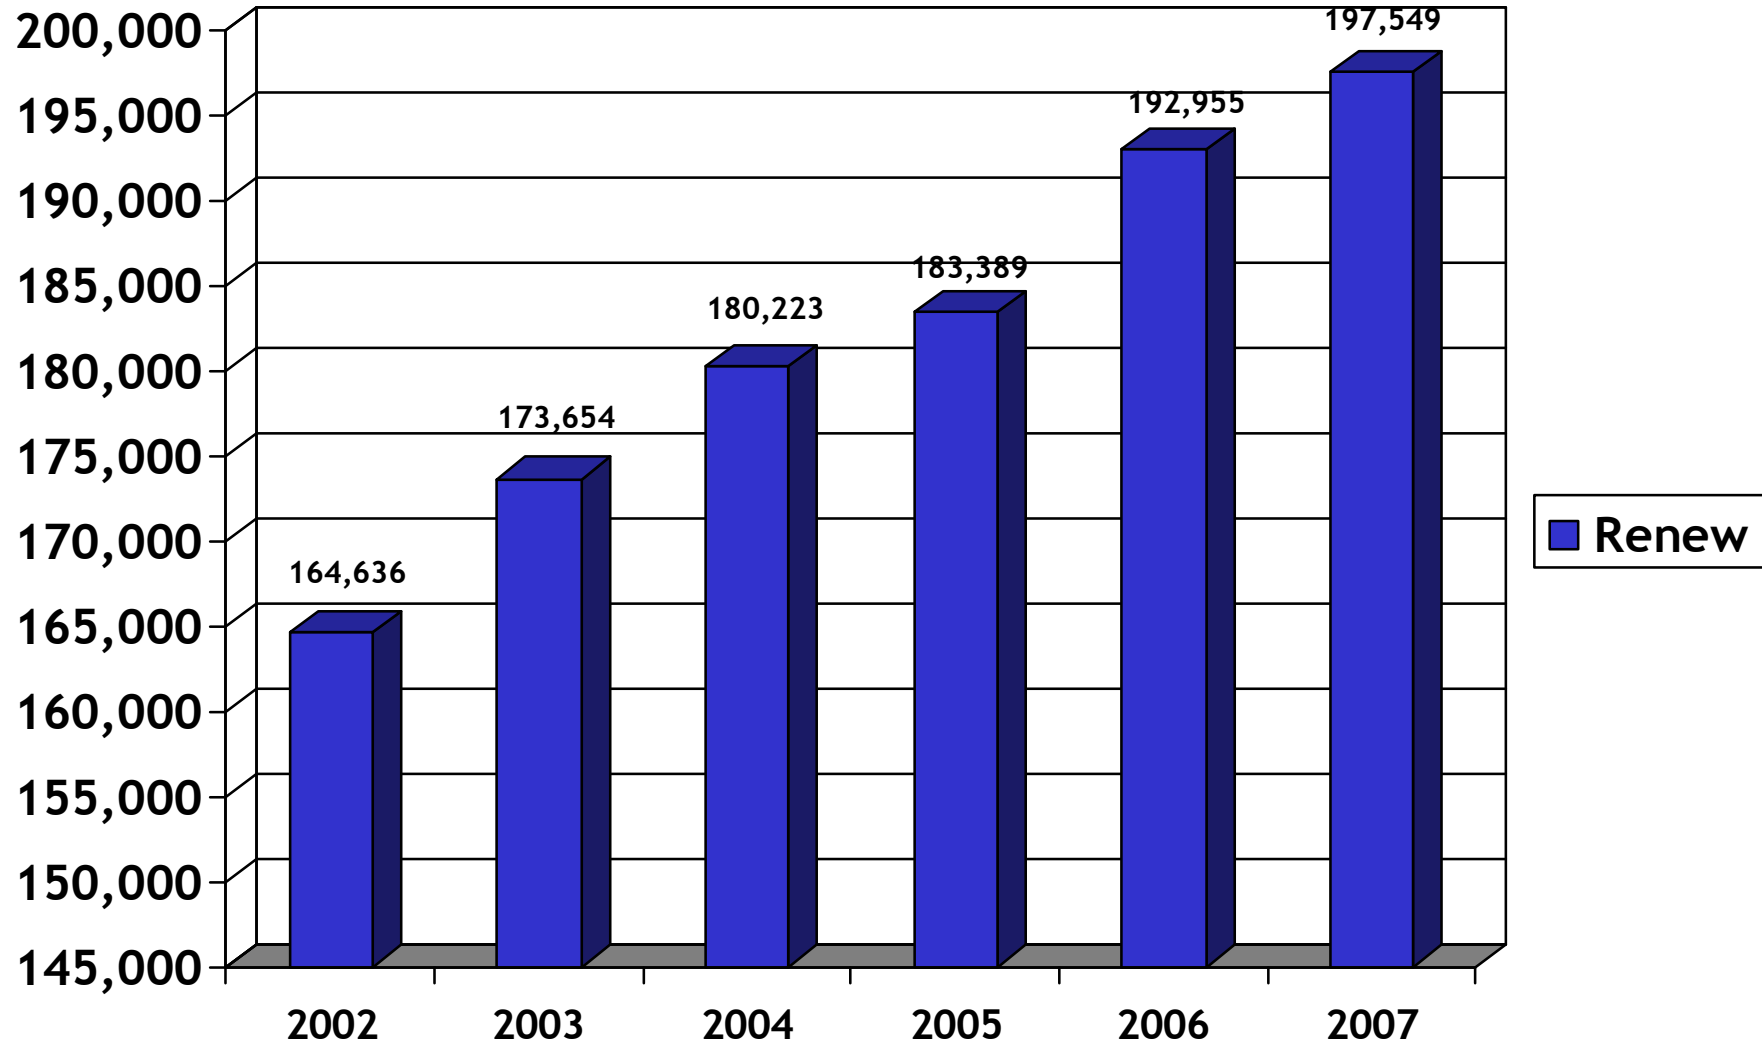

# NSW Vessel Registrations - Excluding PWC

## Registration renewals

The data for these graphs was provided by NSW Maritime. Data supplied is for the calendar year and as such it will differ from the NSW Maritime annual reports.