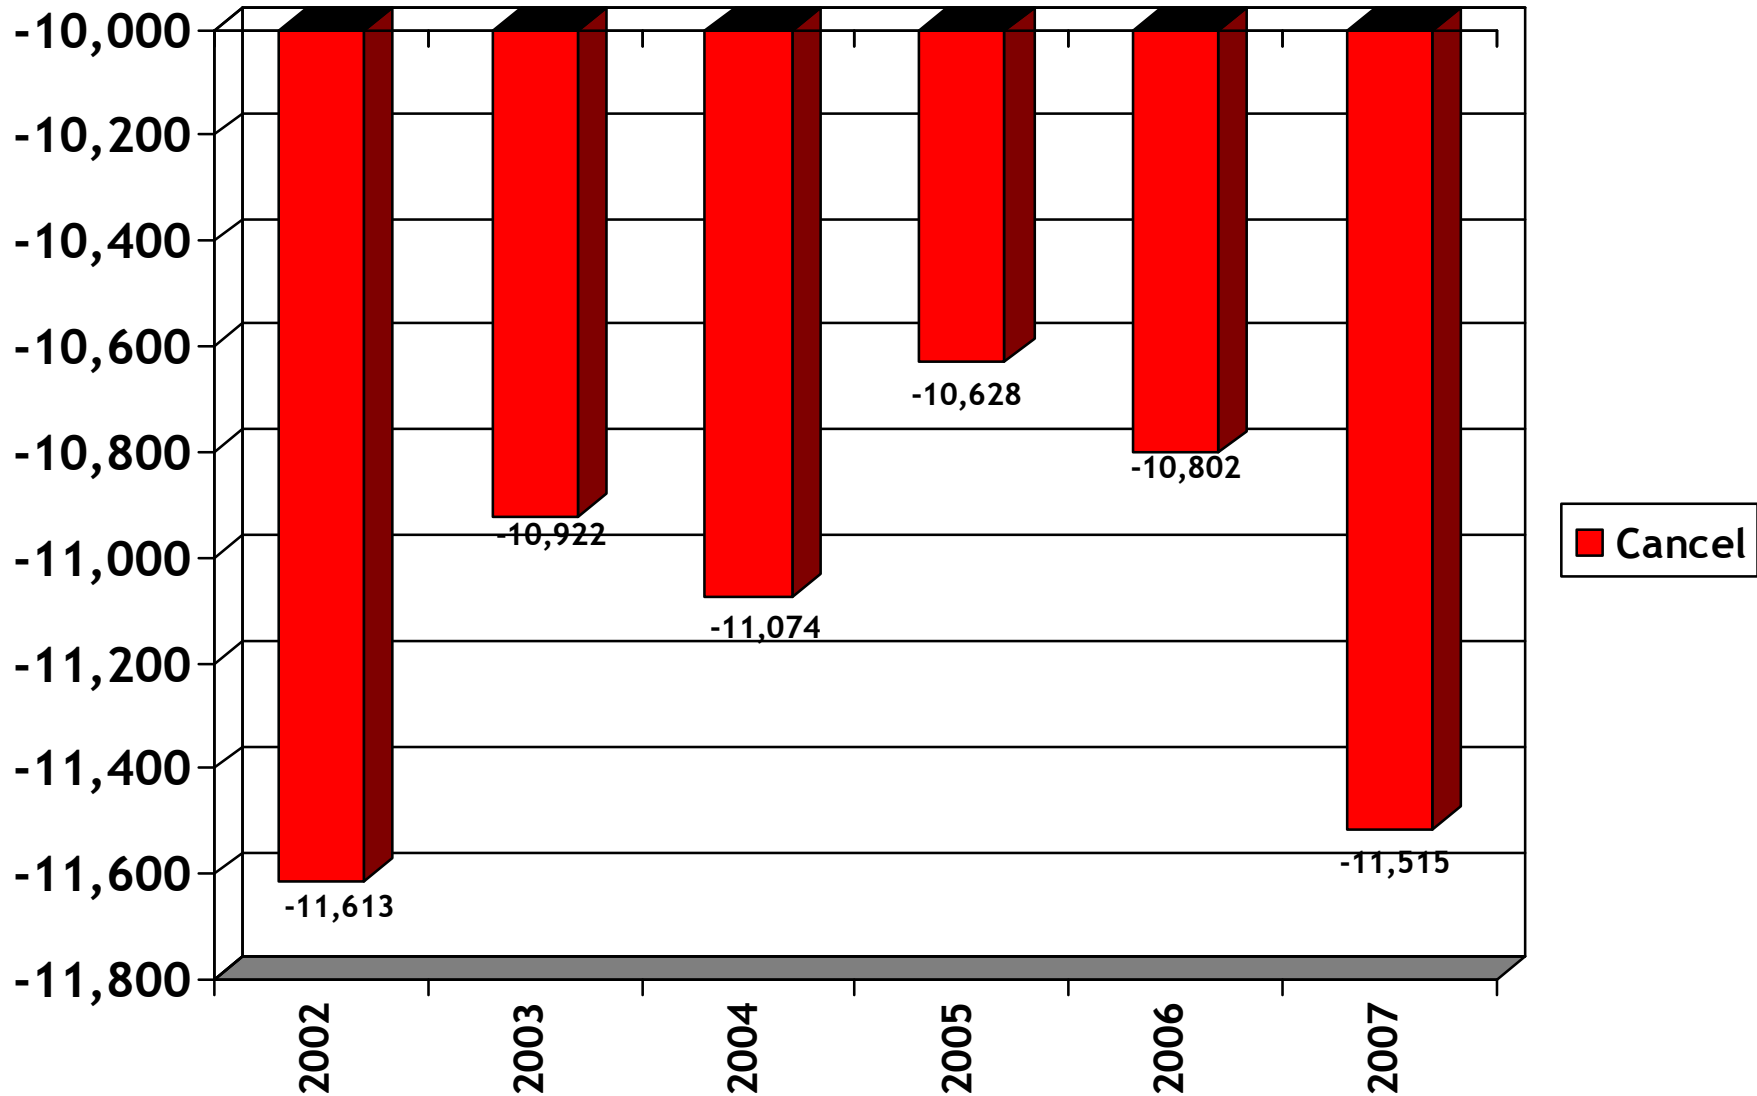

NSW Vessel Registrations - Excluding PWC

Registrations Cancelled

The data for these graphs was provided by NSW Maritime. Data supplied is for the calendar year and as such it will differ from the NSW Maritime annual reports.