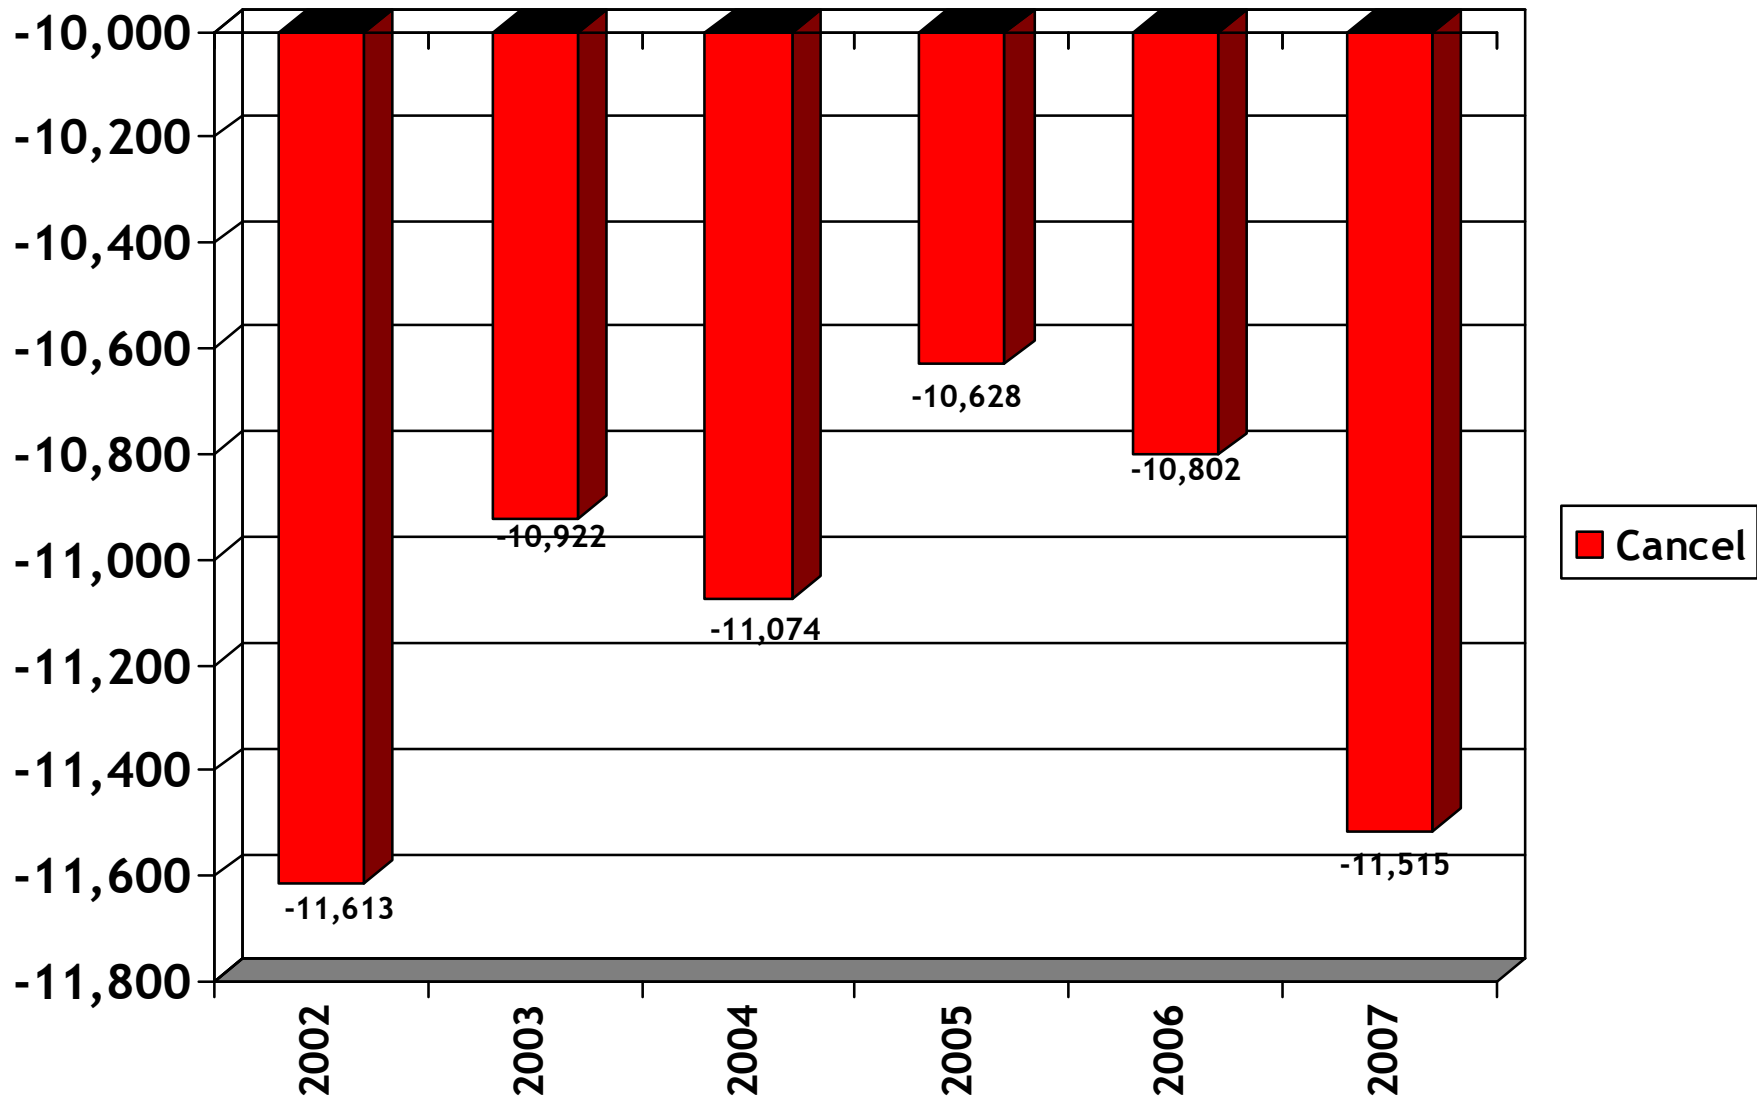

NSW Vessel Registrations - Excluding PWC

Registrations Cancelled

The data for these graphs was provided by NSW Maritime. Data supplied is for the calendar year and as such it will differ from the NSW Maritime annual reports.