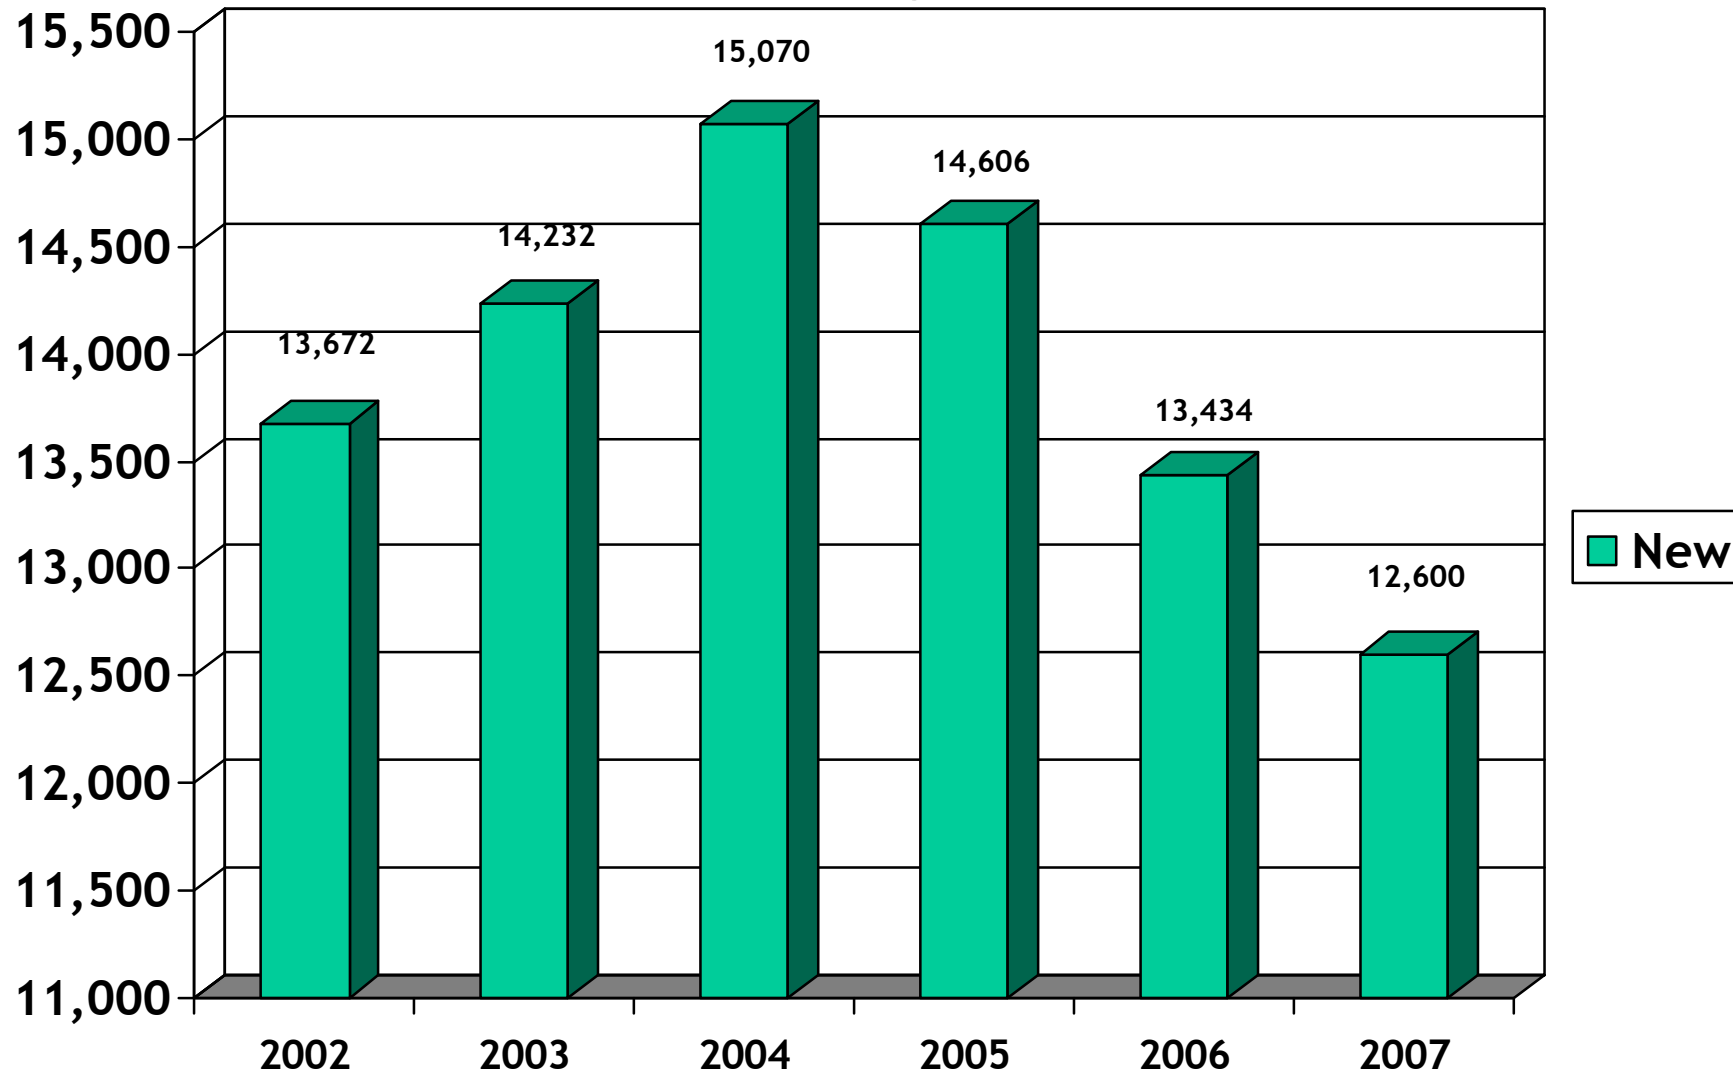

NSW Vessel Registrations - Excluding PWC

New registrations

The data for these graphs was provided by NSW Maritime. Data supplied is for the calendar year and as such it will differ from the NSW Maritime annual reports.