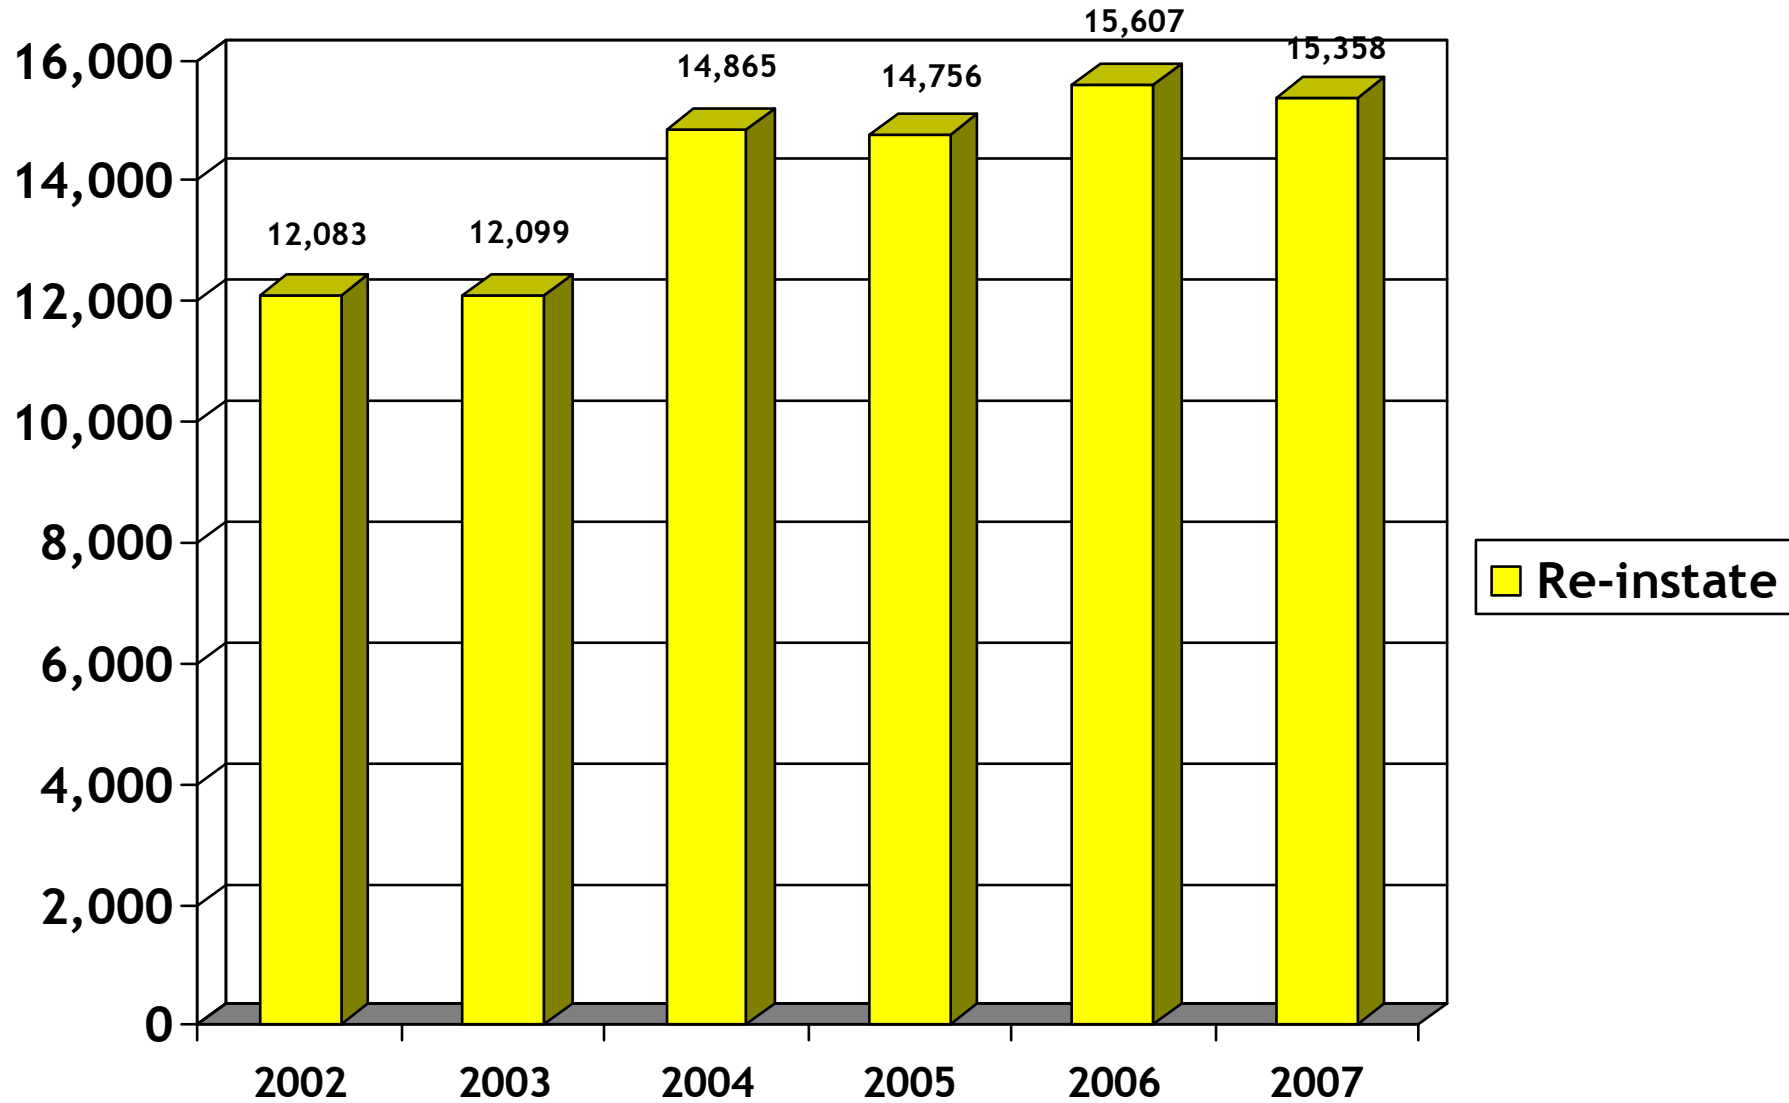

NSW Vessel Registrations - Excluding PWC

Registrations reinstated

The data for these graphs was provided by NSW Maritime. Data supplied is for the calendar year and as such it will differ from the NSW Maritime annual reports.